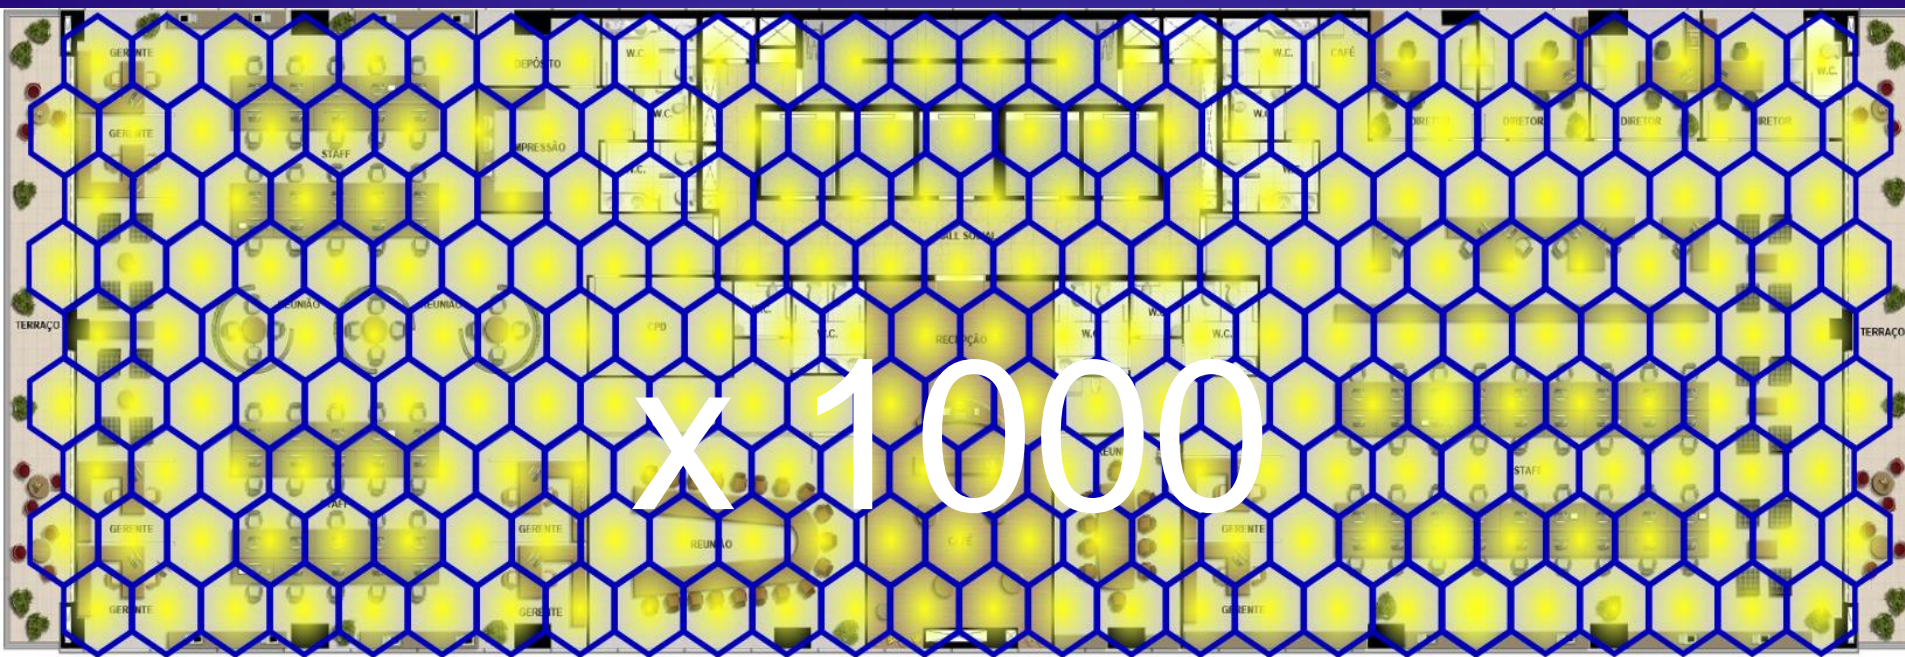

Swedes question their reputation for tolerance

Zoning out

How dangerous is 'highway hypnosis'?

Journey into fear

State-of-the-Art: Wi-Fi

State-of-the-Art: Wi-Fi

Wi-Fi Routers

Optical Attocell Network

- **Existing infrastructure**
- **Energy efficiency**

Security

A long, brightly lit hallway with a patterned carpet and wall sconces. The hallway is long and narrow, with a repeating pattern of light-colored carpet with a dark border and a central decorative motif. The walls are light-colored with dark wood paneling and wall sconces. The ceiling has recessed lighting. The hallway leads to a dark doorway at the end.