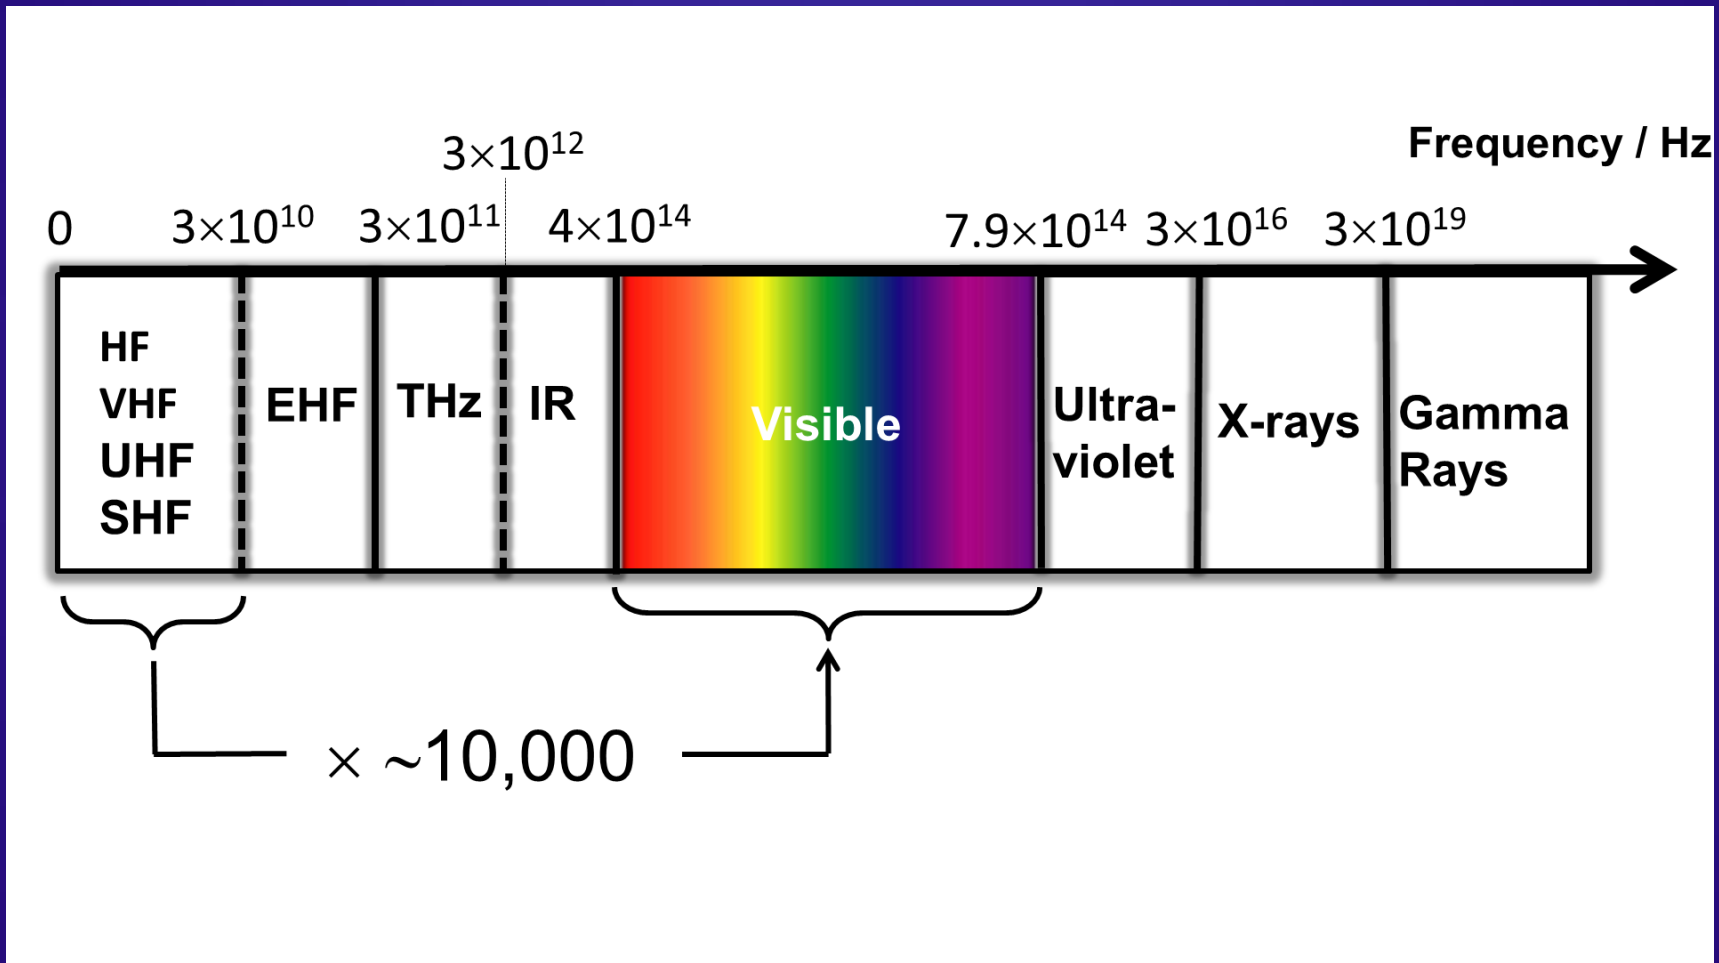

The electromagnetic spectrum