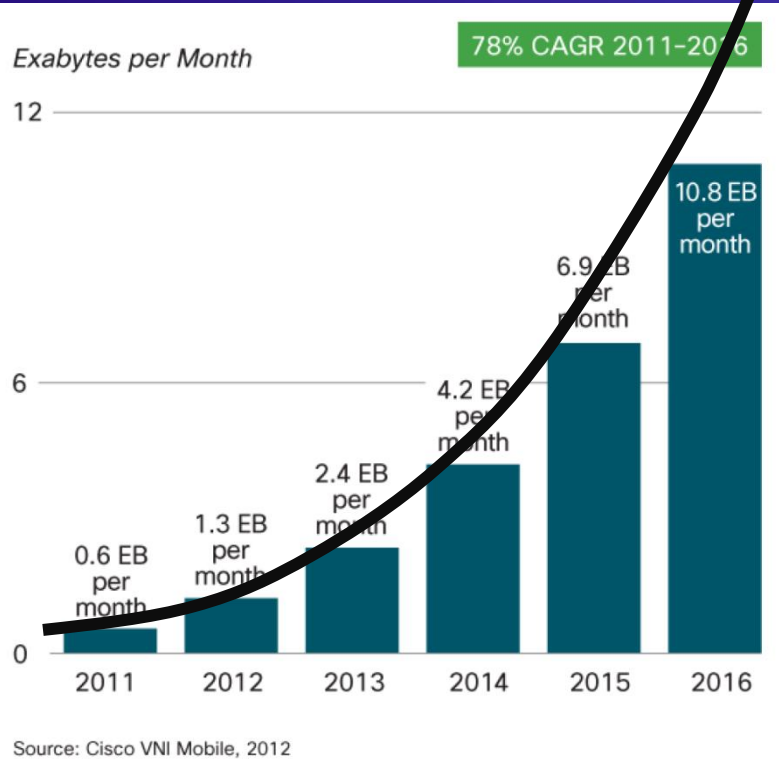

... radio spectrum shortage

Global Mobile Data Traffic

How Efficiently We Use RF Spectr

... radio spectrum shortage

Spectrum Shortages Hit the Headlines

A **Real Wireless** report recently hit the national headlines in the UK predicting that the UK's mobile and Wi-Fi networks will be unable to cope with demand for data by 2020.