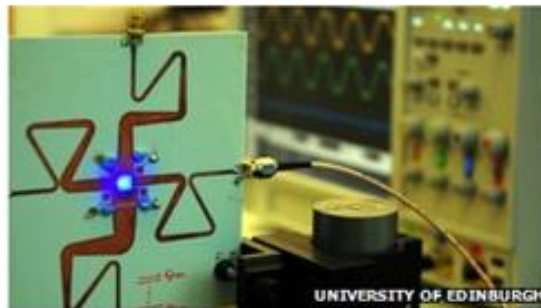

28 October 2013 Last updated at 13:10 GMT

'Li-fi' via LED light bulb data speed breakthrough

By Matthew Wall

Technology reporter, BBC News

UK researchers say they have achieved data transmission speeds of 10Gbit/s via "li-fi" - wireless internet connectivity using light.

The researchers used a micro-LED light bulb to transmit 3.5Gbit/s via each of the three primary colours - red, green, blue - that make up white light.

This means over 10Gbit/s is possible.

Li-fi is an emerging technology that could see specialised LED lights bulbs providing low-cost wireless internet connectivity almost everywhere.

High speed

Micro-LEDs can transmit large amounts of digital data in parallel

Related Stories

LED 'li-fi' step closer, says China

Top Stories

Shot Hezbollah commander buried

Ukraine ex-presidents back protests